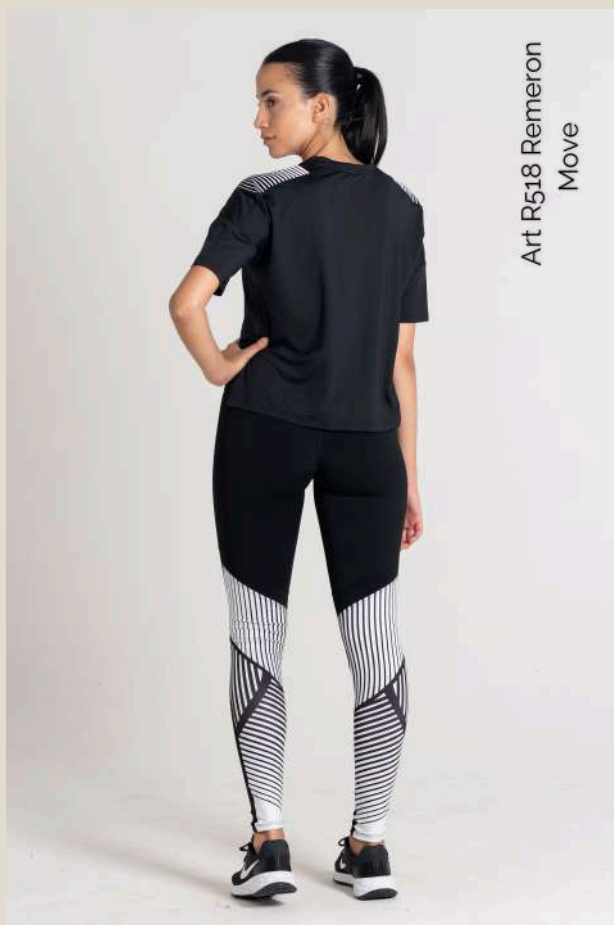

Art C3042 calza
chupin Dynamic

Art R518 Remeron
Move

Art R518 Remeron
Move

Art R518 Remeron
Move

Art R518 Remeron
Move

RUNIK

Flow time

mujer